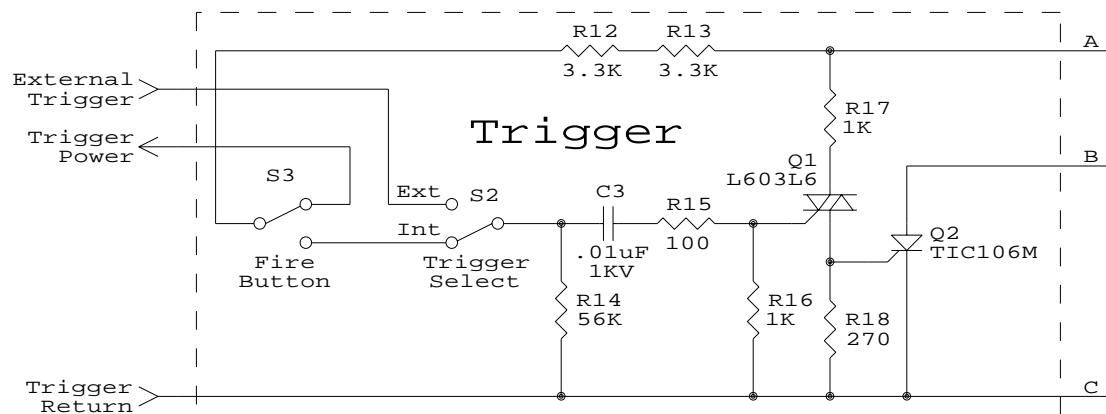

# Adjustable PSU for SS Pulsed Laser (SG-SP4)

Samuel M. Goldwasser		
sam@repairfaq.org		
Title	Adjustable PSU for SS Pulsed Laser (SG-SP4)	
Size	Document Number	REV
A	SG-SP4-SCH	1.0
Date:	October 29, 2000	Sheet 1 of 1