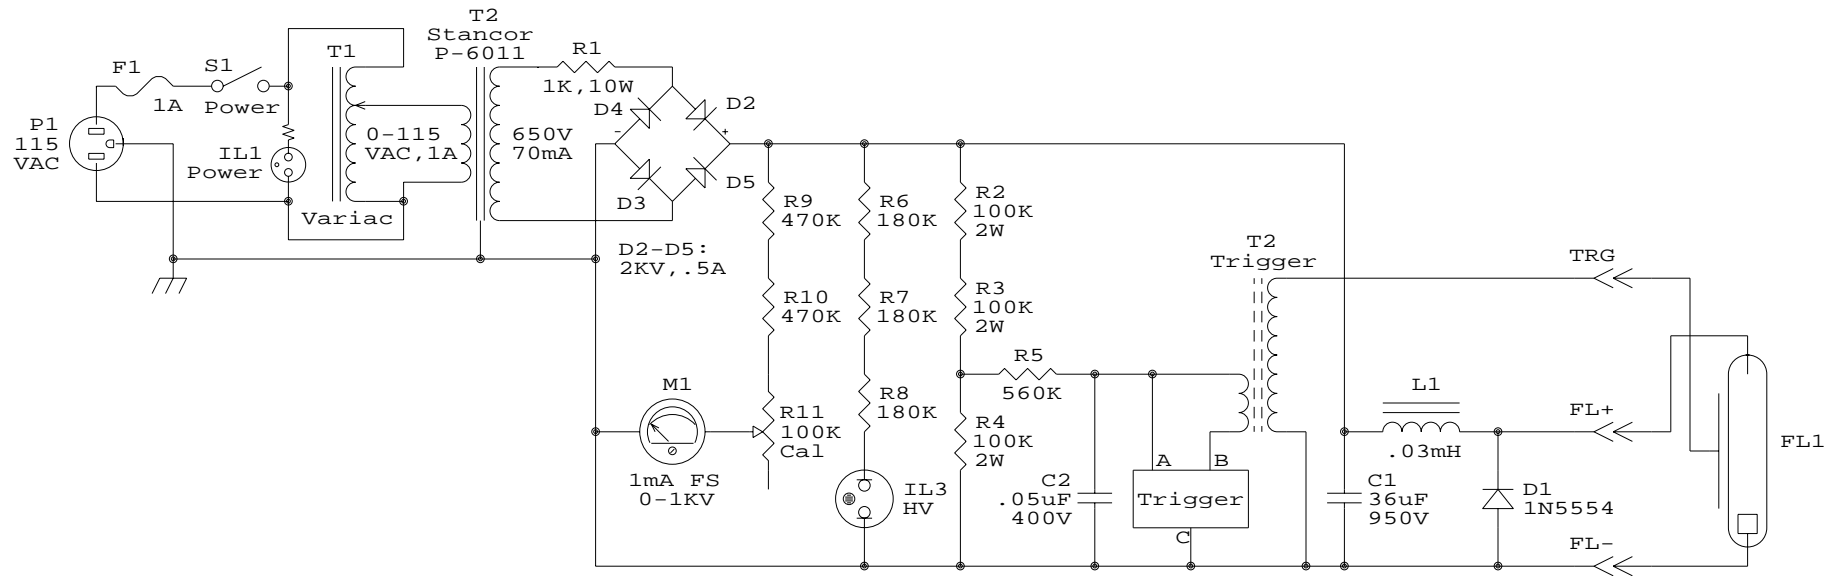

# Adjustable PSU for SS Pulsed Laser (SG-SP4)

Samuel M. Goldwasser		
sam@repairfaq.org		
Title	Adjustable PSU for SS Pulsed Laser (SG-SP4)	
Size	Document Number	REV
A	SG-SP4-SCH	1.0
Date:	October 29, 2000	Sheet 1 of 1